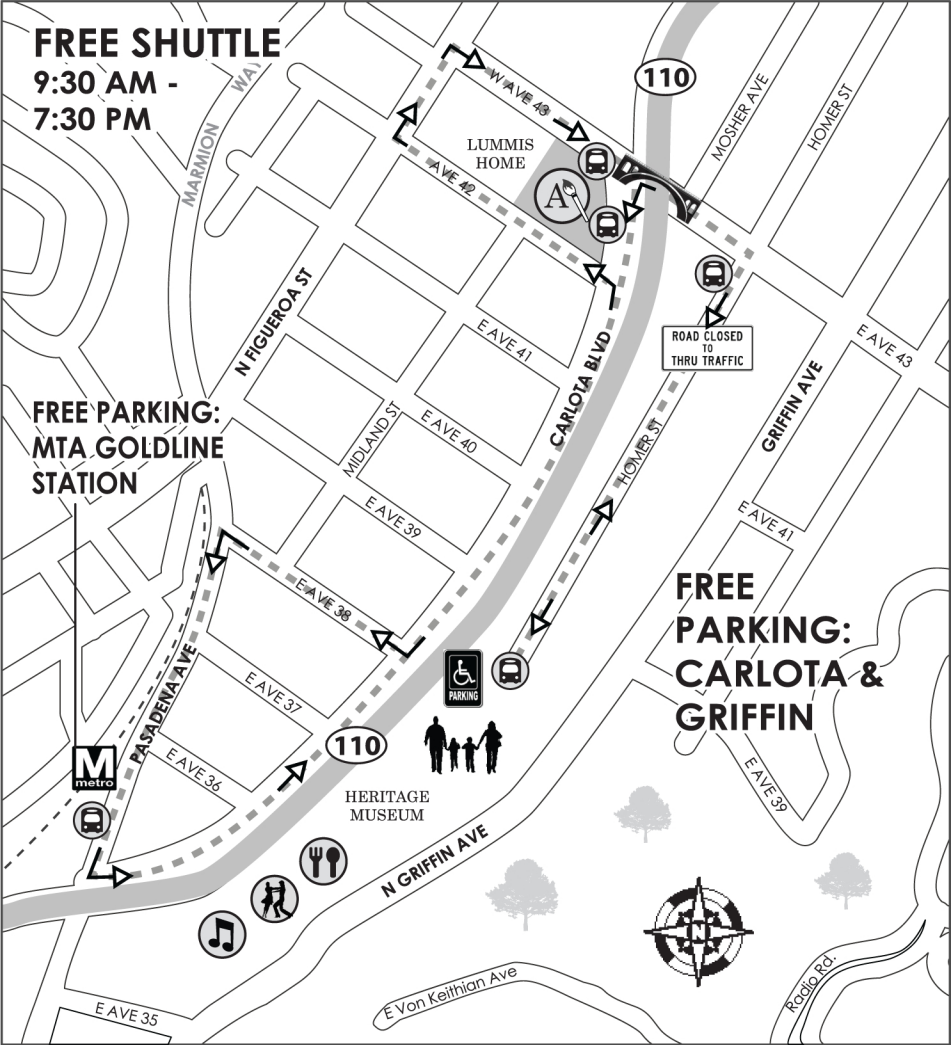

Lummis Home & Garden • 200 E. Ave. 43
Heritage Square Museum • 3800 Homer St.

FREE SHUTTLE
9:30 AM -
7:30 PM

FREE PARKING:
MTA GOLDLINE
STATION

FREE
PARKING:
CARLOTA &
GRIFFIN

Shuttle Stop

POETRY
& ART

MUSIC

DANCE

FOOD

Family
Activities

SHUTTLE ROUTE